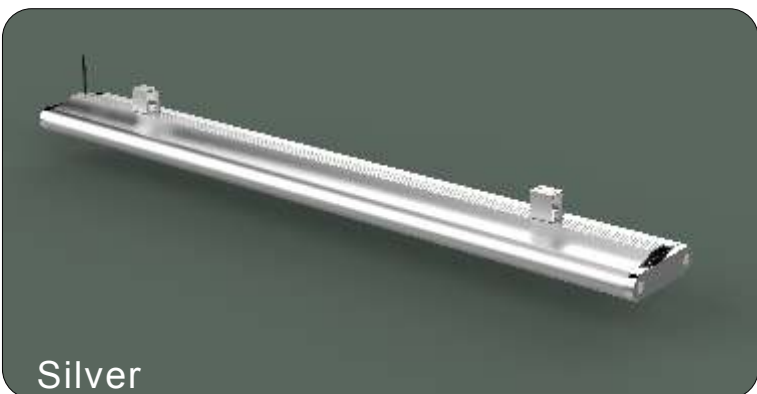

# Aglaia-Serie "LED-Komplettleuchten"

engineered +  
in switzerland

## Features :

RISU Aglaia light, presents a high quality design with patent and nice appearance, simplicity and smooth lines. The use of 6063 extrusion aluminum and high transmittance PMMA offer a reliable thermal performance and impressive light uniformity, also the luminous efficacy up to 85LM/W.

Aglaia gives different lengths for option like 600mm, 900mm, 1200mm, 1500mm , support for ceiling and pendant mounting solutions, allows flexible combinations which is linkable from end to end with accessories.

## Technical Parameters

Light Fixture Size	614*160*53mm
Input Voltage	100-240VAC
Input Power	20W
Power Factor	: 0.9
Beam Angle	120°
Luminous Flux	1600LM/1640LM/1700LM
Color Rendering	WW:>80 NW:> 75 CW:>72
Life Time	50000H
CCT	3000K/4200K/6000K
LEDs	96pcs
Protection Level	IP 20
Storage Temperature	-40 to + 80 Grad
Working Temperature	-20 to + 80 Grad
Inner package size	614*204*150mm
Outer package size	625*425*165mm
Certifications	CE/RoHs
Net Weight	1.7kg
Installation	Pendant, ceiling mounting