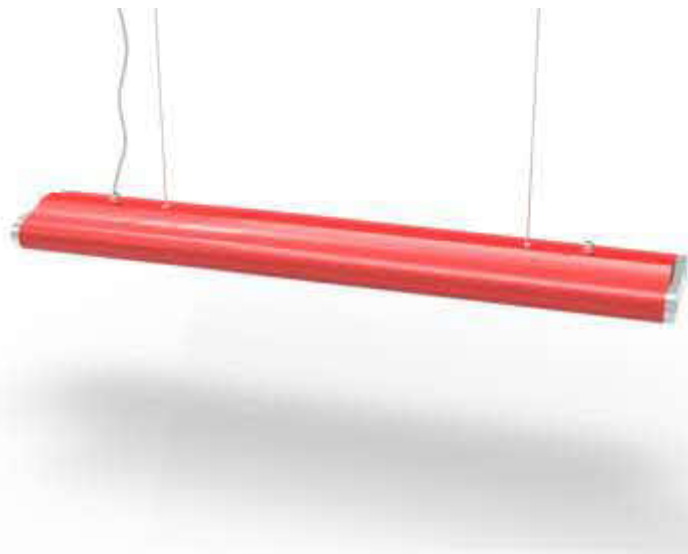

## Features :

RISU Aglaia light, presents a high quality design with patent and nice appearance, simplicity and smooth lines. The use of 6063 extrusion aluminum and high transmittance PMMA offer a reliable thermal performance and impressive light uniformity, also the luminous efficacy up to 85LM/W.

Aglaia gives different lengths for option like 600mm, 900mm, 1200mm, 1500mm , support for ceiling and pendant mounting solutions, allows flexible combinations which is linkable from end to end with accessories.

## Technical Parameters

Light Fixture Size	614*160*53mm
Input Voltage	100-240VAC
Input Power	20W
Power Factor	: 0.9
Beam Angle	120°
Luminous Flux	1600LM/1640LM/1700LM
Color Rendering	WW:>80 NW:> 75 CW:>72
Life Time	50000H
CCT	3000K/4200K/6000K
LEDs	96pcs
Protection Level	IP 20
Storage Temperature	-40 to + 80 Grad
Working Temperature	-20 to + 80 Grad
Inner package size	614*204*150mm
Outer package size	625*425*165mm
Certifications	CE/RoHs
Net Weight	1.7kg
Installation	Pendant, ceiling mounting