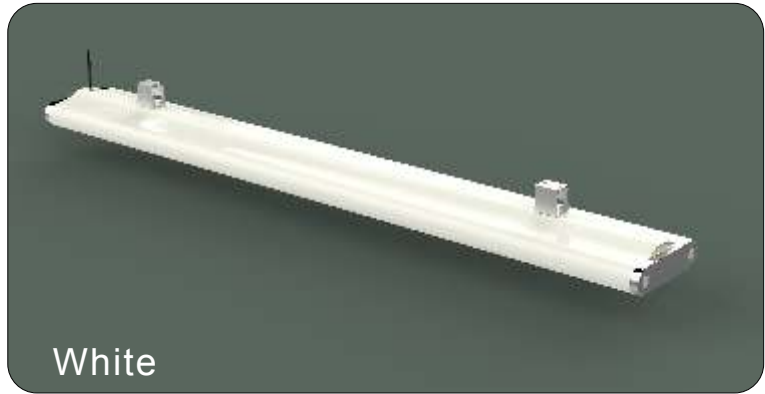

## Features :

RISU Aglaia light, presents a high quality design with patent and nice appearance, simplicity and smooth lines. The use of 6063 extrusion aluminum and high transmittance PMMA offer a reliable thermal performance and impressive light uniformity, also the luminous efficacy up to 85LM/W.

Aglaia gives different lengths for option like 600mm, 900mm, 1200mm, 1500mm , support for ceiling and pendant mounting solutions, allows flexible combinations which is linkable from end to end with accessories.

## Technical Parameters

Light Fixture Size	614*160*53mm
Input Voltage	100-240VAC
Input Power	20W
Power Factor	: 0.9
Beam Angle	120°
Luminous Flux	1600LM/1640LM/1700LM
Color Rendering	WW:>80 NW:> 75 CW:>72
Life Time	50000H
CCT	3000K/4200K/6000K
LEDs	96pcs
Protection Level	IP 20
Storage Temperature	-40 to + 80 Grad
Working Temperature	-20 to + 80 Grad
Inner package size	614*204*150mm
Outer package size	625*425*165mm
Certifications	CE/RoHs
Net Weight	1.7kg
Installation	Pendant, ceiling mounting