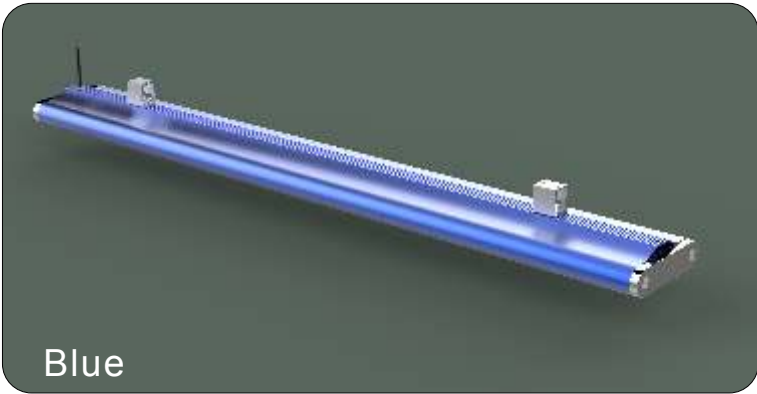

## Features :

RISU Aglaia light, presents a high quality design with patent and nice appearance, simplicity and smooth lines. The use of 6063 extrusion aluminum and high transmittance PMMA offer a reliable thermal performance and impressive light uniformity, also the luminous efficacy up to 85LM/W.

## Technical Parameters

Light Fixture Size	614*160*53mm
Input Voltage	100-240VAC
Input Power	20W
Power Factor	: 0.9
Beam Angle	120°
Luminous Flux	1600LM/1640LM/1700LM
Color Rendering	WW:>80 NW:> 75 CW:>72
Life Time	50000H
CCT	3000K/4200K/6000K
LEDs	96pcs
Protection Level	IP 20
Storage Temperature	-40 to + 80 Grad
Working Temperature	-20 to + 80 Grad
Inner package size	614*204*150mm
Outer package size	625*425*165mm
Certifications	CE/RoHs
Net Weight	1.7kg
Installation	Pendant, ceiling mounting

## Technical Parameters

Light Fixture Size	894*160*53mm
Input Voltage	100-240VAC
Input Power	30W
Power Factor	: 0.9
Beam Angle	120°
Luminous Flux	2400LM/2460LM/2550LM
Color Rendering	WW:>80 NW:> 75 CW:>72
Life Time	50000H
CCT	3000K/4200K/6000K
LEDs	144pcs
Protection Level	IP 20
Storage Temperature	-40 to + 80 Grad
Working Temperature	-20 to + 80 Grad
Inner package size	910*204*150mm
Outer package size	920*425*165mm
Certifications	CE/RoHs
Net Weight	2.4kg
Installation	Pendant, ceiling mounting